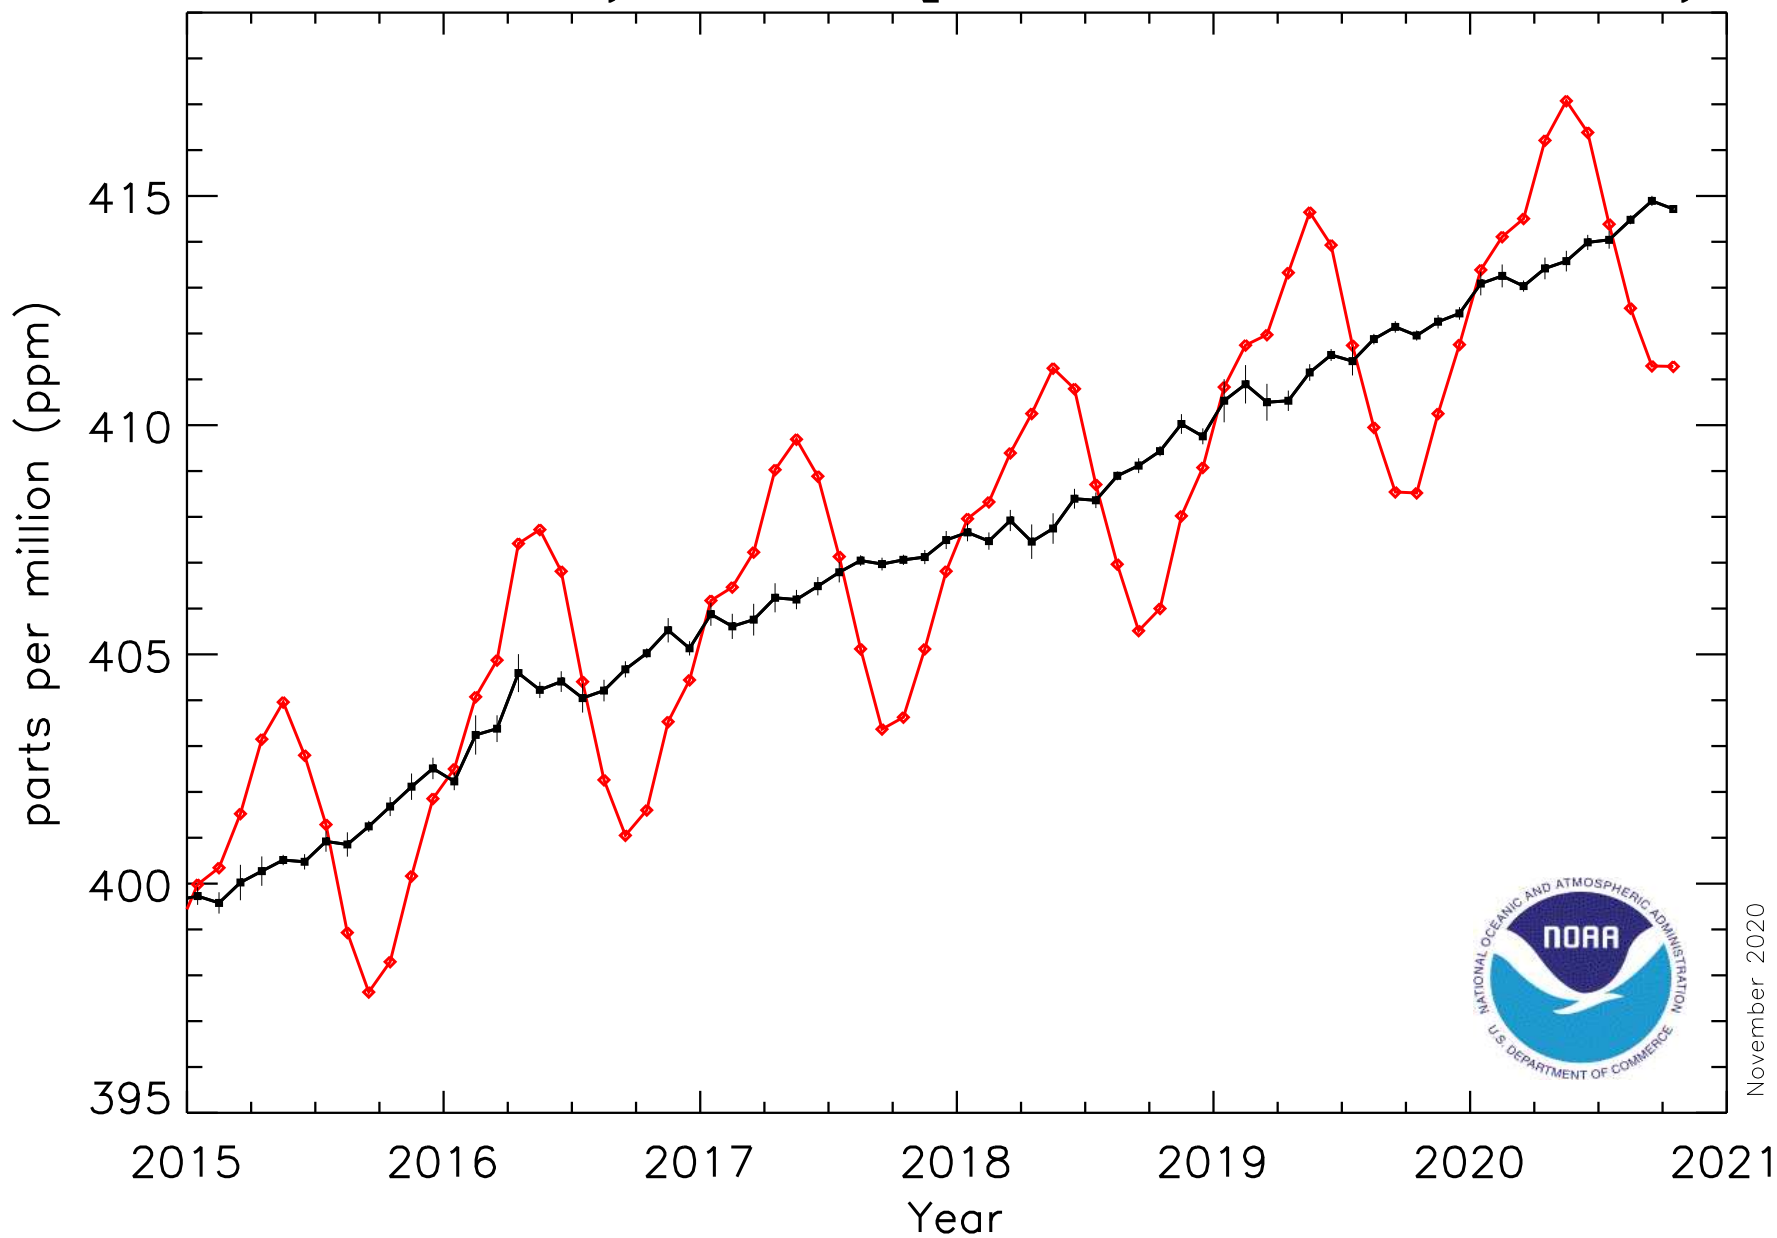

# Recent monthly mean CO<sub>2</sub> at Mauna Loa Observatory

November 2020